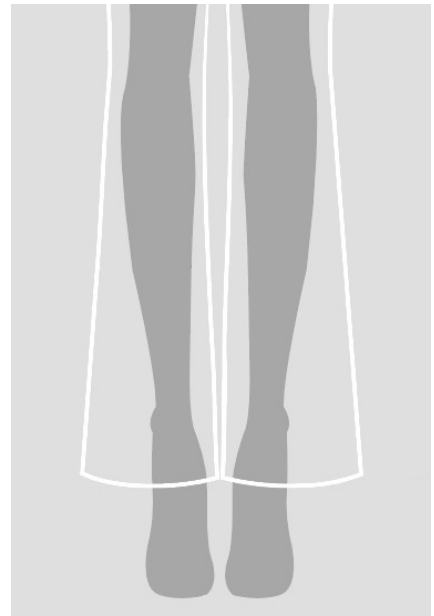

Flare

Flares from the knee to leg opening