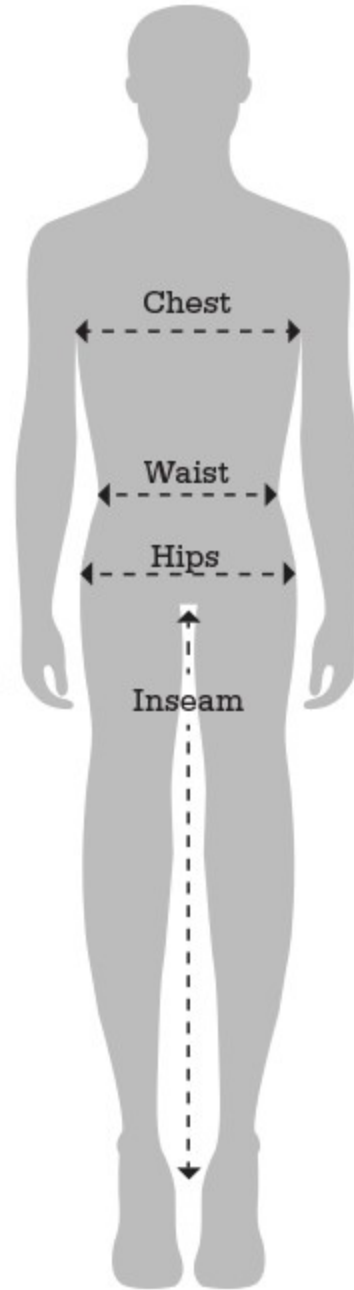

Free Shipping on Orders over \$50

[Home](#) / [Dickies Scrubs Fit Guide](#)

Scrubs Fit Guide

Use the size charts below to find the right fit for you.

Scrubs General Fit Guide

Men's Scrubs Measuring Guide

Chest

Measure under arms around the fullest part of the chest.

Waist

Measure under the natural waistline, loosely holding the tape measure.

Hips

Standing with feet together, measure around the fullest part of the hips.

Inseam

Measure along the inside of the leg, from just below the crotch to 1" below the ankle.

Bl
Me
ful

W
Me
loc

H
Sta
arc

In
Me
the
cro

Scrubs Garment Fit Guide

Modern Classic

Scrub Pant Waist Guide

Natural

At the waist or slightly above

Mid Rise

Slightly below the waist

Low Rise

Below the waist

Scrub Pant Leg Fit Guide