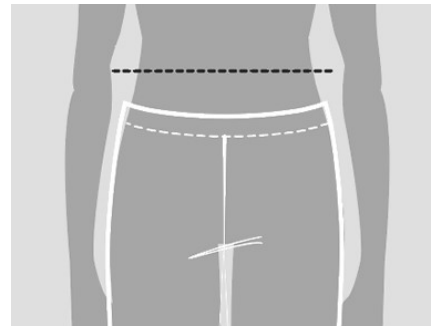

Inseam

Measure along the inside of the leg, from just below the crotch to 1" below the ankle.

Bl
Me
ful

W
Me
loc

H
Sta
arc

In
Me
the
cro

Scrubs Garment Fit Guide

Modern Classic

Scrub Pant Waist Guide

Natural

At the waist or slightly above

Mid Rise

Slightly below the waist

Low Rise

Below the waist

Scrub Pant Leg Fit Guide

Straight

Falls straight from the knee to leg opening

Moderate Flare

Boot cut widens slightly from the knee to leg opening

Flare

Flares from the knee to leg opening

	33- 35	36- 38	39- 41	42- 45	46- 49	50- 53	54- 57	58- 61	62- 65
--	-----------	-----------	-----------	-----------	-----------	-----------	-----------	-----------	-----------