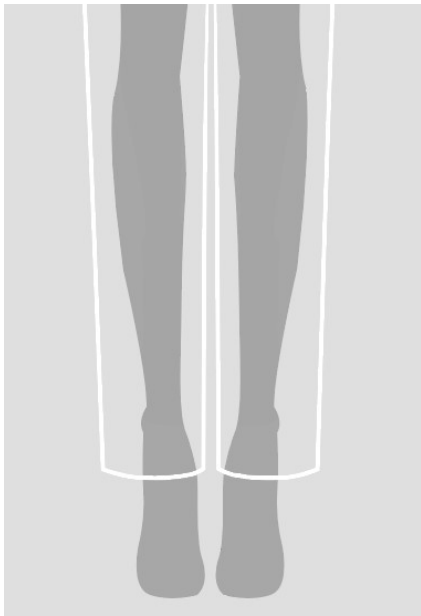

Measure under arms around the fullest part of the chest.

Waist

Measure under the natural waistline, loosely holding the tape measure.

Hips

Standing with feet together, measure around the fullest part of the hips.

Inseam

Measure along the inside of the leg, from just below the crotch to 1" below the ankle.

Bl
Me
ful

W
Me
loc

H
Sta
arc

In
Me
the
cro

Scrubs Garment Fit Guide

Modern Classic

Scrub Pant Waist Guide

Natural

At the waist or slightly above

Mid Rise

Slightly below the waist

Low Rise

Below the waist

Scrub Pant Leg Fit Guide

Straight

Falls straight from the knee to leg opening

Moderate Flare

Boot cut widens slightly from the knee to leg opening

Flare

Flares from the knee to leg opening

	33- 35	36- 38	39- 41	42- 45	46- 49	50- 53	54- 57	58- 61	62- 65
--	-----------	-----------	-----------	-----------	-----------	-----------	-----------	-----------	-----------