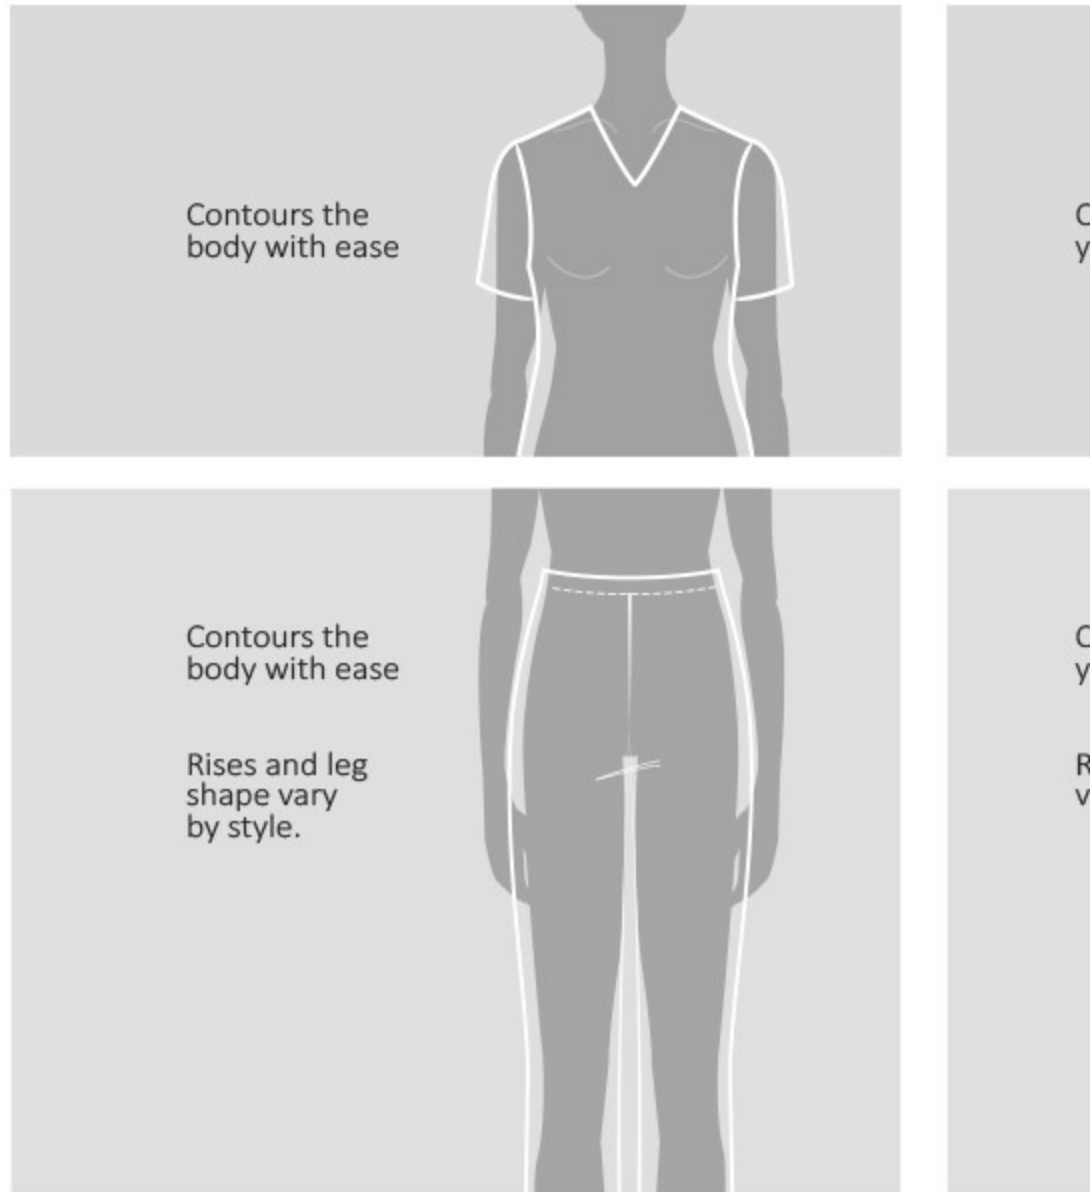

Measure under arms around the fullest part of the chest.

Waist

Measure under the natural waistline, loosely holding the tape measure.

Hips

Standing with feet together, measure around the fullest part of the hips.

Inseam

Measure along the inside of the leg, from just below the crotch to 1" below the ankle.

Bl
Me
ful

W
Me
loc

H
Sta
arc

In
Me
the
cro

Scrubs Garment Fit Guide

Modern Classic

Scrub Pant Waist Guide

Natural

At the waist or slightly above

Mid Rise

Slightly below the waist

Low Rise

Below the waist

Scrub Pant Leg Fit Guide