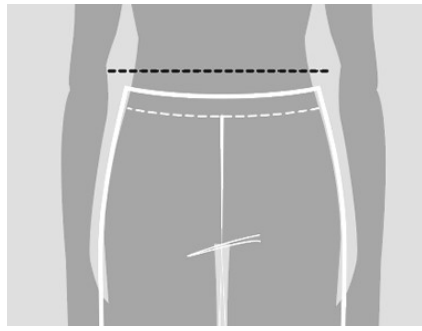

Measure under arms around the fullest part of the chest.

Waist

Measure under the natural waistline, loosely holding the tape measure.

Hips

Standing with feet together, measure around the fullest part of the hips.

Inseam

Measure along the inside of the leg, from just below the crotch to 1" below the ankle.

Bl
Me
ful

W
Me
loc

H
Sta
arc

In
Me
the
cro

Scrubs Garment Fit Guide

Modern Classic

Scrub Pant Waist Guide

Natural

At the waist or slightly above

Mid Rise

Slightly below the waist

Low Rise

Below the waist

Scrub Pant Leg Fit Guide