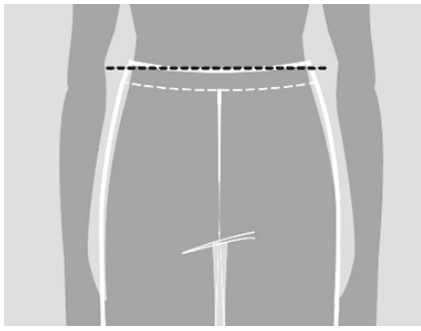

Measure under arms around the fullest part of the chest.

Waist

Measure under the natural waistline, loosely holding the tape measure.

Hips

Standing with feet together, measure around the fullest part of the hips.

Inseam

Measure along the inside of the leg, from just below the crotch to 1" below the ankle.

Bl
Me
ful

W
Me
loc

H
Sta
arc

In
Me
the
cro

Scrubs Garment Fit Guide

Modern Classic

Scrub Pant Waist Guide

Natural

At the waist or slightly above

Mid Rise

Slightly below the waist

Low Rise

Below the waist

Scrub Pant Leg Fit Guide