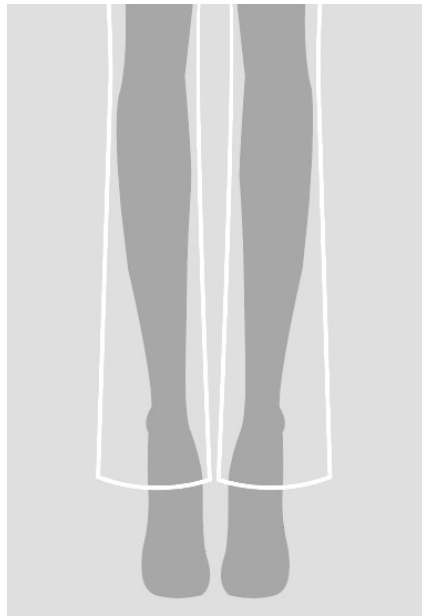

Moderate Flare

Boot cut widens slightly from the knee to leg opening